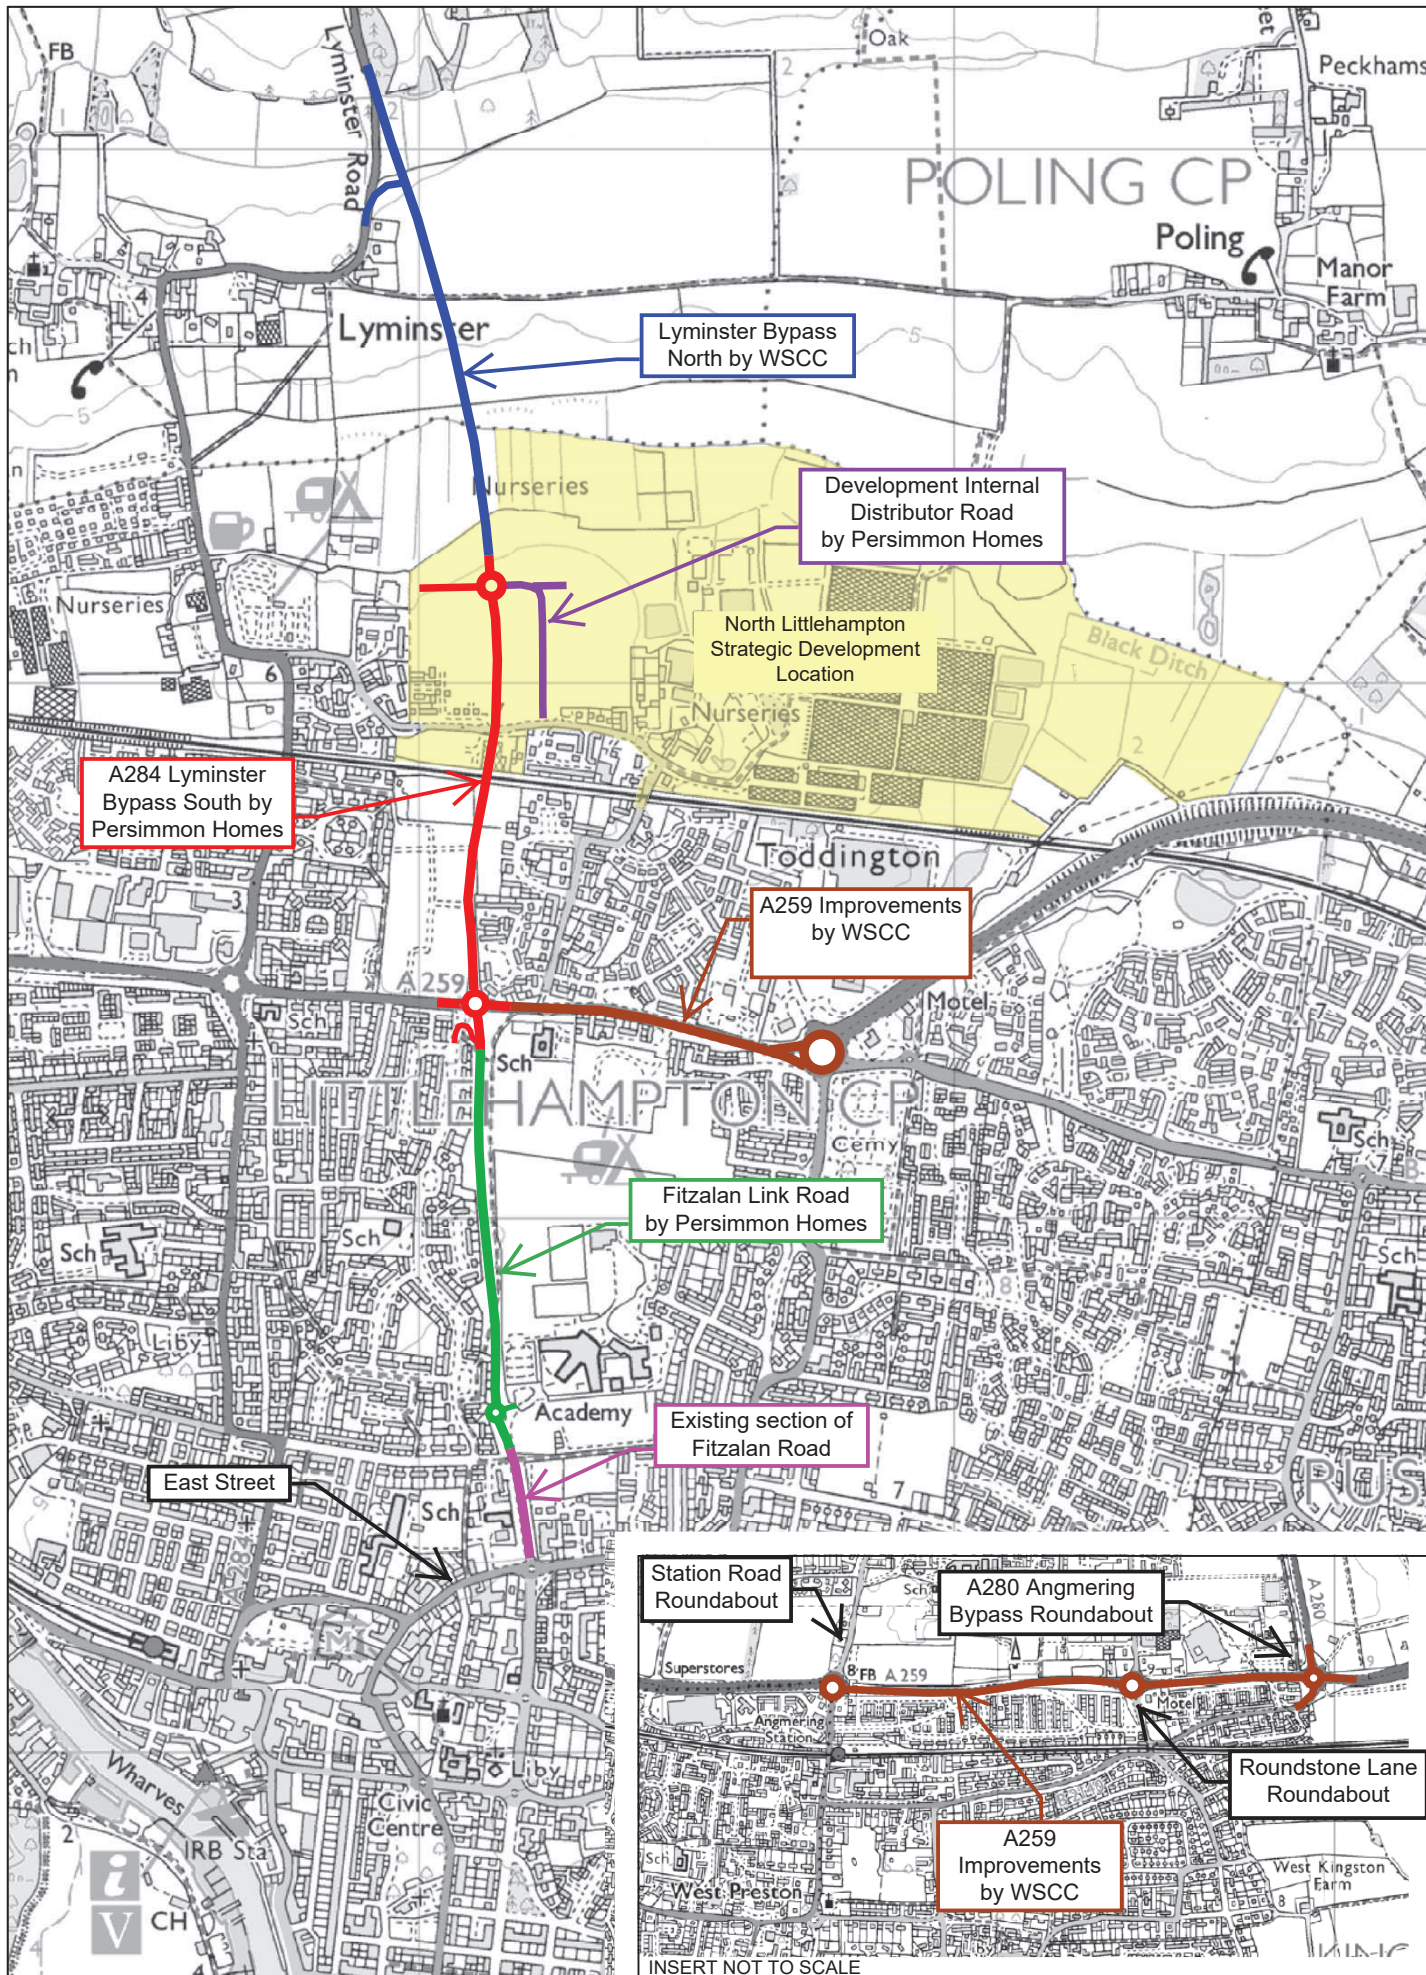

# Forthcoming Major Schemes in Littlehampton

Date: 26/07/2017

Author: DJL

Scale 1:10,000

Map Notes: All schemes and areas shown diagrammatically for identification purposes only

Crown Copyright. All rights reserved.  
West Sussex County Council  
100023447 (2017)