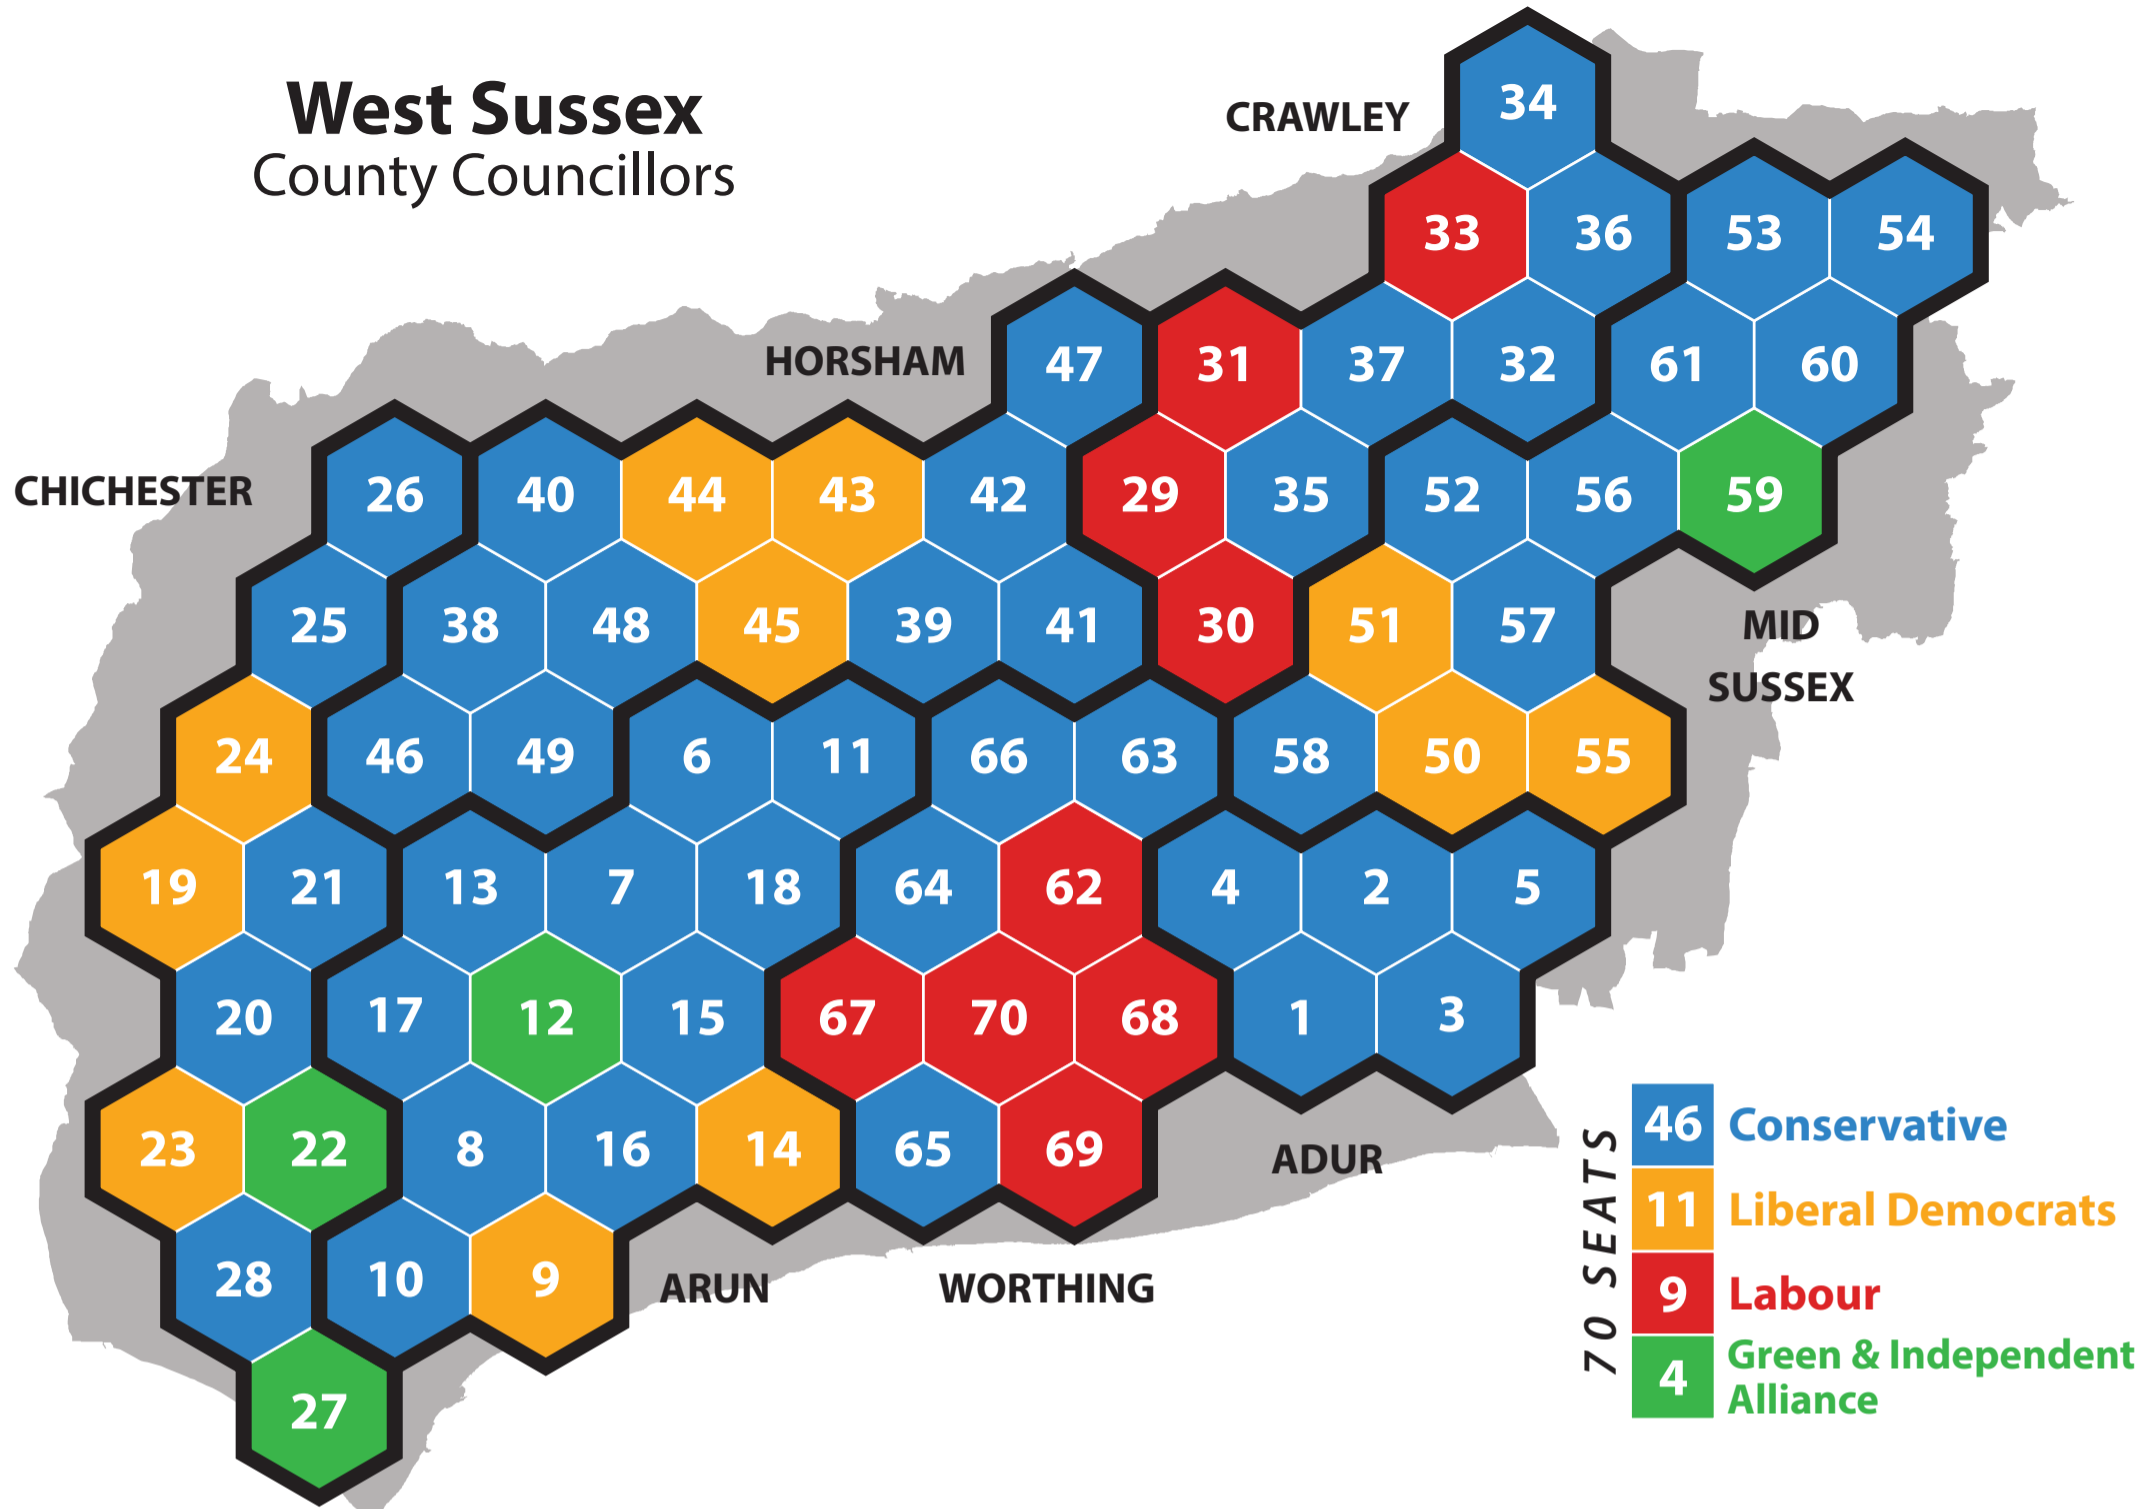

## ADUR DISTRICT:

- Lancing  
**Andy McGregor**  
*Conservative*
- Shoreham North  
**Emma Evans**  
*Conservative*
- Shoreham South  
**Kevin Boram**  
*Conservative*
- Sompting & North Lancing  
**Carson Albury**  
*Conservative*
- Southwick  
**Angus Dunn**  
*Conservative*

## ARUN DISTRICT:

- Angmering & Findon  
**Deborah Urquhart**  
*Conservative*
- Arundel & Courtwick  
**Gary Markwell**  
*Conservative*
- Bersted  
**Keir Greenway**  
*Conservative*
- Bognor Regis East  
**Francis Oppler**  
*Liberal Democrats*
- Bognor Regis West & Aldwick  
**Ashvin Patel**  
*Conservative*
- East Preston & Ferring  
**Roger Elkins**  
*Conservative*
- Felpham  
**Jaime Wild**  
*Green & Independent Alliance*

## CHICHESTER DISTRICT:

- Fontwell  
**Trevor Bence**  
*Conservative*
- Littlehampton East  
**James Walsh**  
*Liberal Democrats*
- Littlehampton Town  
**David Britton**  
*Conservative*
- Middleton  
**Jacky Pendleton**  
*Conservative*
- Nyetimber  
**Dawn Hall**  
*Conservative*
- Rustington  
**Alison Cooper**  
*Conservative*

## CRAWLEY BOROUGH:

- Bewbush & Ifield West  
**Chris Oxlade**  
*Labour*
- Broadfield  
**Brian Quinn**  
*Labour*
- Langley Green & Ifield East  
**Alison Cornell**  
*Labour*
- Maidenbower & Worth  
**Bob Lanzer**  
*Conservative*
- Northgate & West Green  
**Natalie Pudaloff**  
*Labour*
- Pound Hill  
**Richard Burrett**  
*Conservative*
- Southgate & Gossops Green  
**Zack Ali**  
*Conservative*
- Three Bridges  
**Brenda Burgess**  
*Conservative*
- Tilgate & Furnace Green  
**Duncan Crow**  
*Conservative*