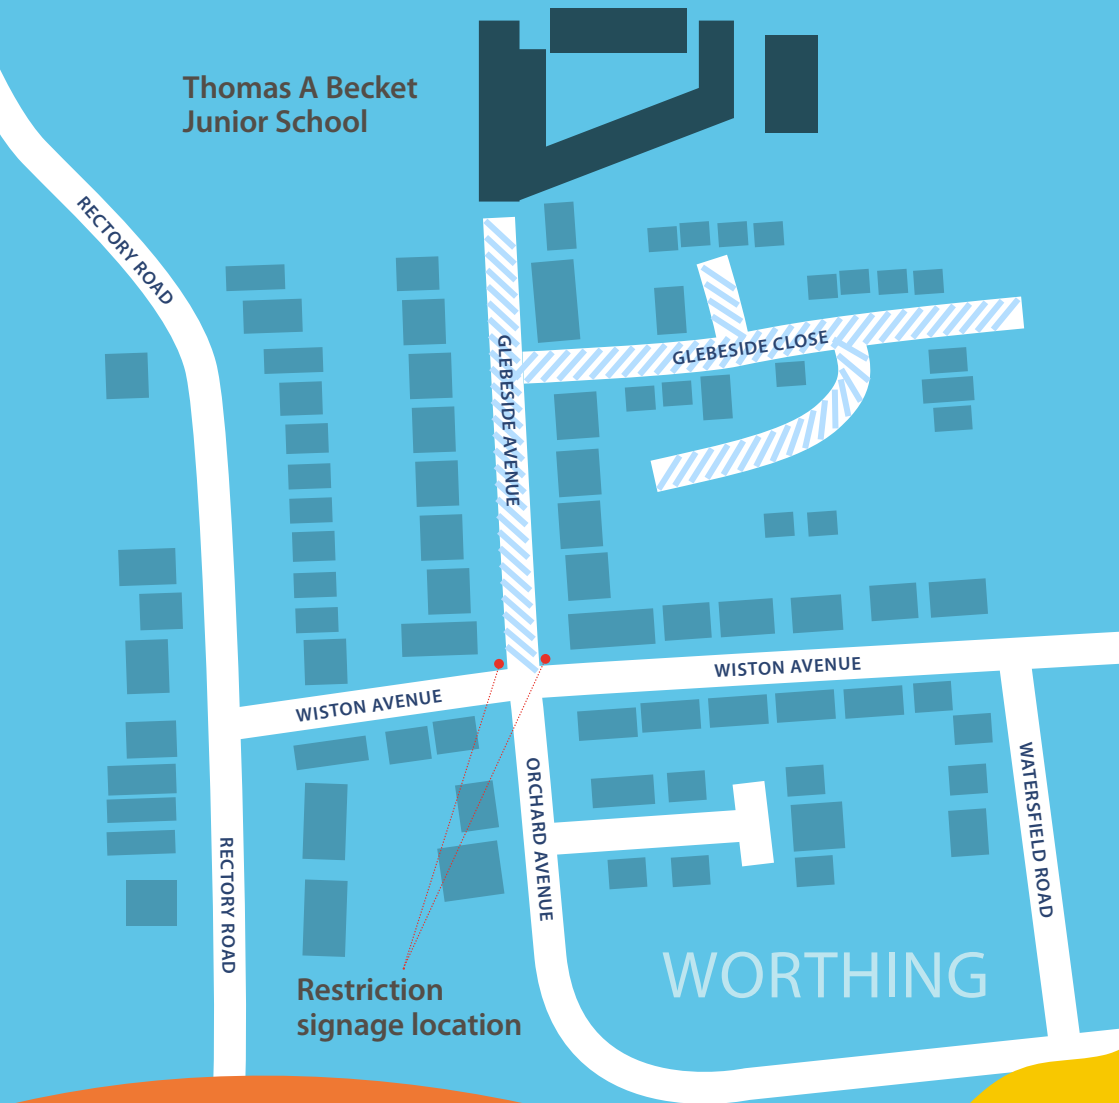

Thomas A Becket Junior School

Restriction
signage location

For further information, please visit our
schools engagement website page or email us.

[yourvoice.westsussex.gov.uk/
school-streets](https://yourvoice.westsussex.gov.uk/school-streets)

Email: schoolstreets@westsussex.gov.uk

SCAN ME